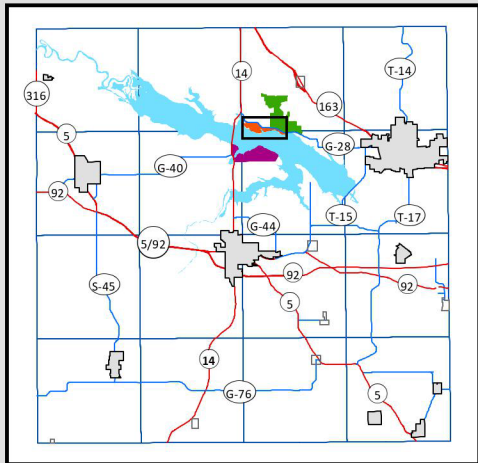

Marion County, Iowa

CORDOVA PARK

**1378 Highway G28
Otley, Iowa 50214
641-627-5935**

Cordova Park and its facilities are under the management of the Marion County Conservation Board.

Contact the on-site Park Ranger at the number listed above for information about cabin rates, facilities, and information about special events.

Or for information and online reservations:

<http://www.mycountyparks.com/County/Marion.aspx>

Information

Picnic Shelters

Playground

2-Bedroom Cabins

Observation Tower

Park Office