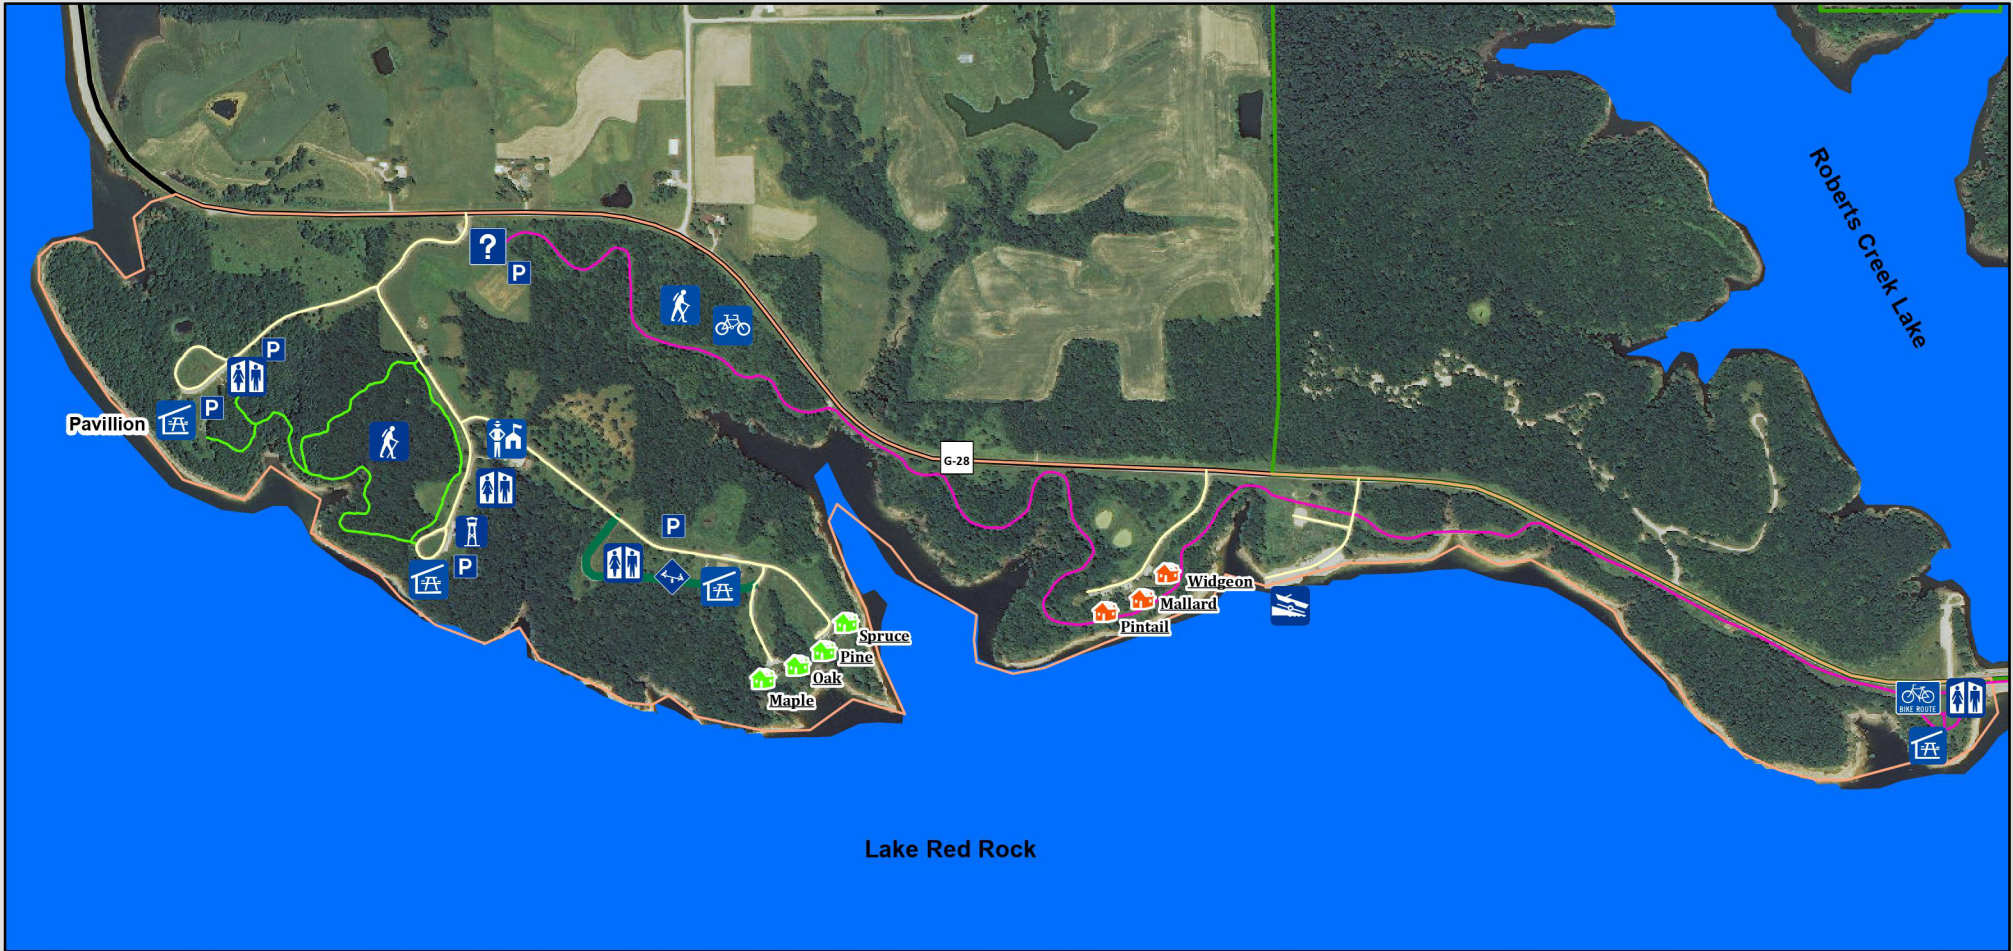

Marion County, Iowa

CORDOVA PARK

**1378 Highway G28
Otley, Iowa 50214
641-627-5935**

Cordova Park and its facilities are under the management of the Marion County Conservation Board.

Contact the on-site Park Ranger at the number listed above for information about cabin rates, facilities, and information about special events.

Or for information and online reservations:

<http://www.mycountyparks.com/County/Marion.aspx>

Information

Picnic Shelters

Playground

2-Bedroom Cabins

Observation Tower

Park Office

Restrooms

Parking

3-Bedroom Cabins

Boat Ramp

Trailhead