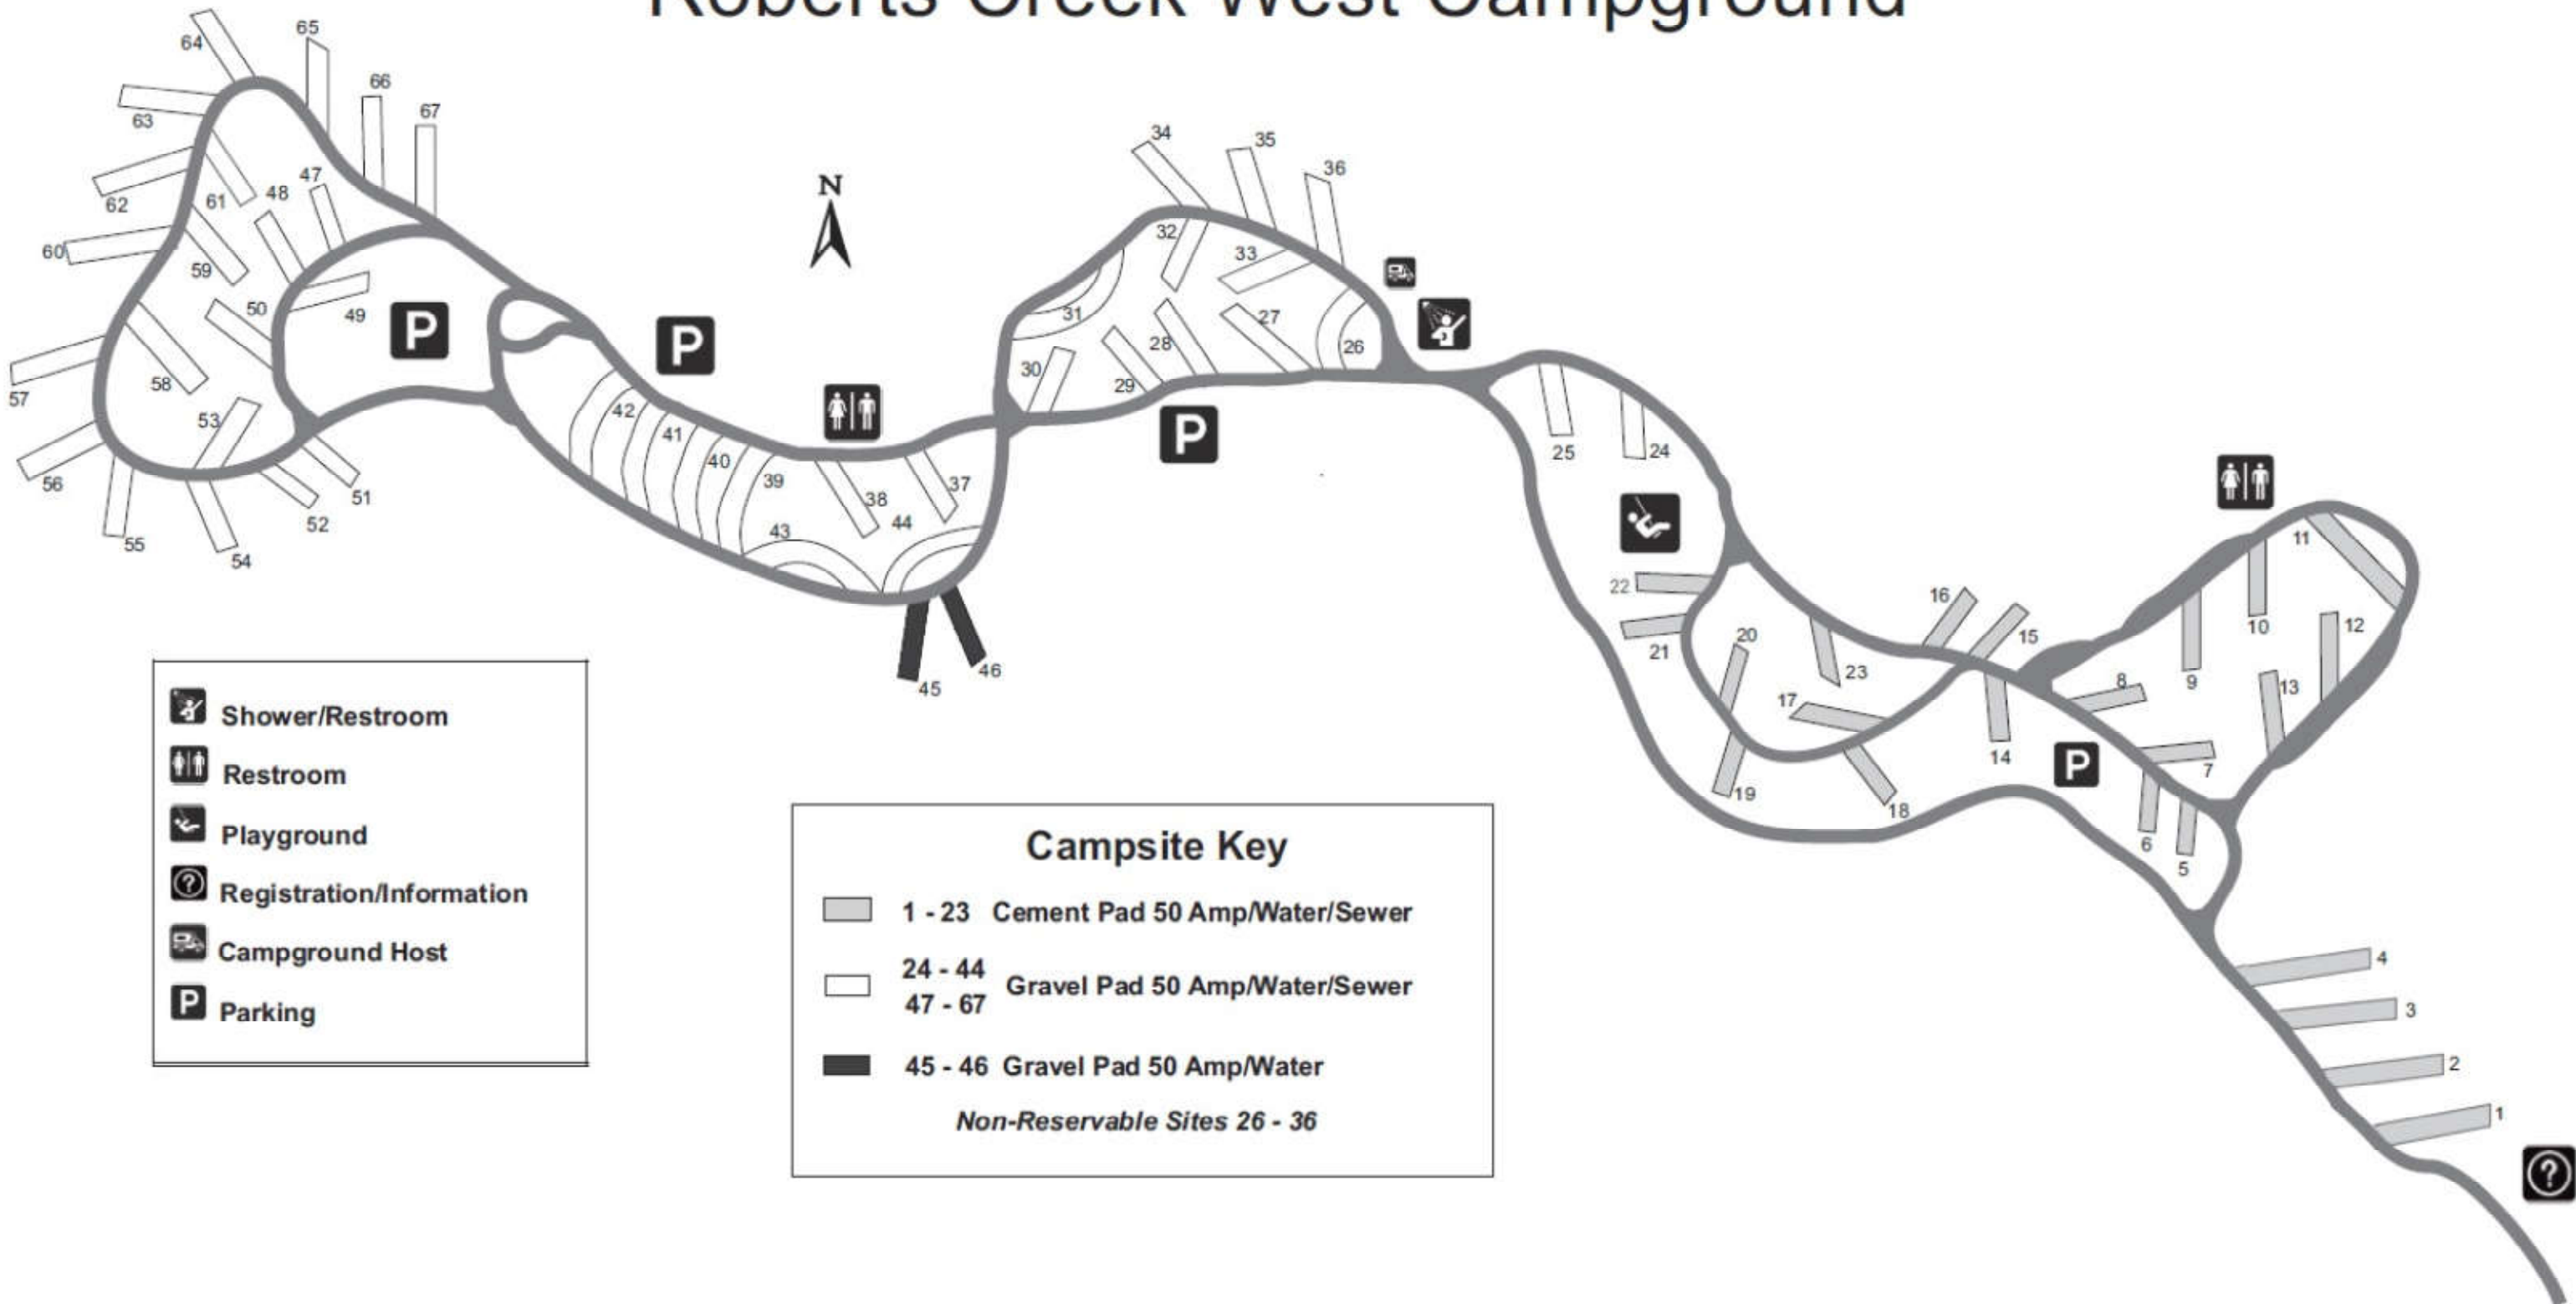

Roberts Creek West Campground

-  Shower/Restroom
-  Restroom
-  Playground
-  Registration/Information
-  Campground Host
-  Parking

Campsite Key

-  1 - 23 Cement Pad 50 Amp/Water/Sewer
-  24 - 44 Gravel Pad 50 Amp/Water/Sewer
-  47 - 67
-  45 - 46 Gravel Pad 50 Amp/Water

Non-Reservable Sites 26 - 36