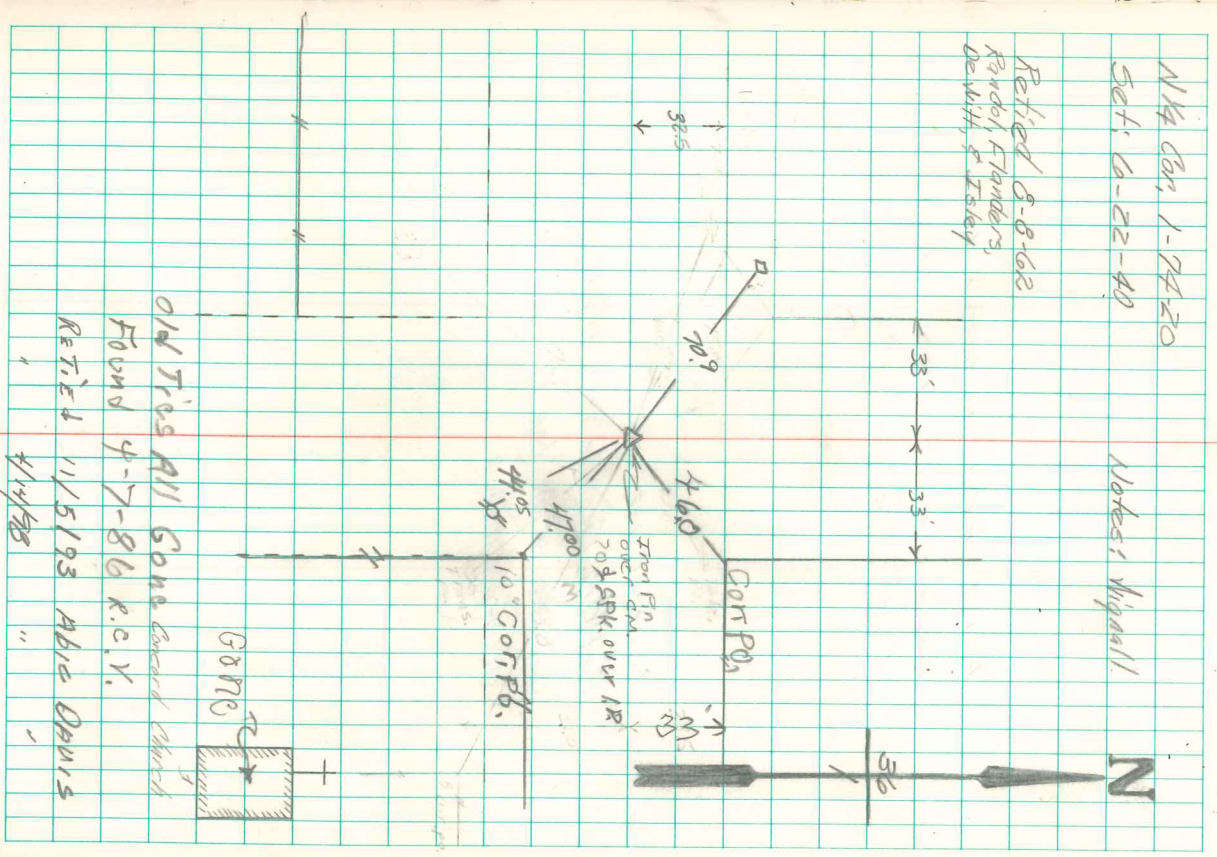

Found yellow sandstone 18" x 15" x 4"
over 1 1/2 - 2" a tile 18" long

lowered 1-2" a tile in original
up-right pos. and set CM stone
on west side of top CM

NW Cor, 1-74-20
Set: 1a-22-40

Notes: Vignall

Retired 8-8-68
Rando, Flinders,
De Witt, & Isidoy