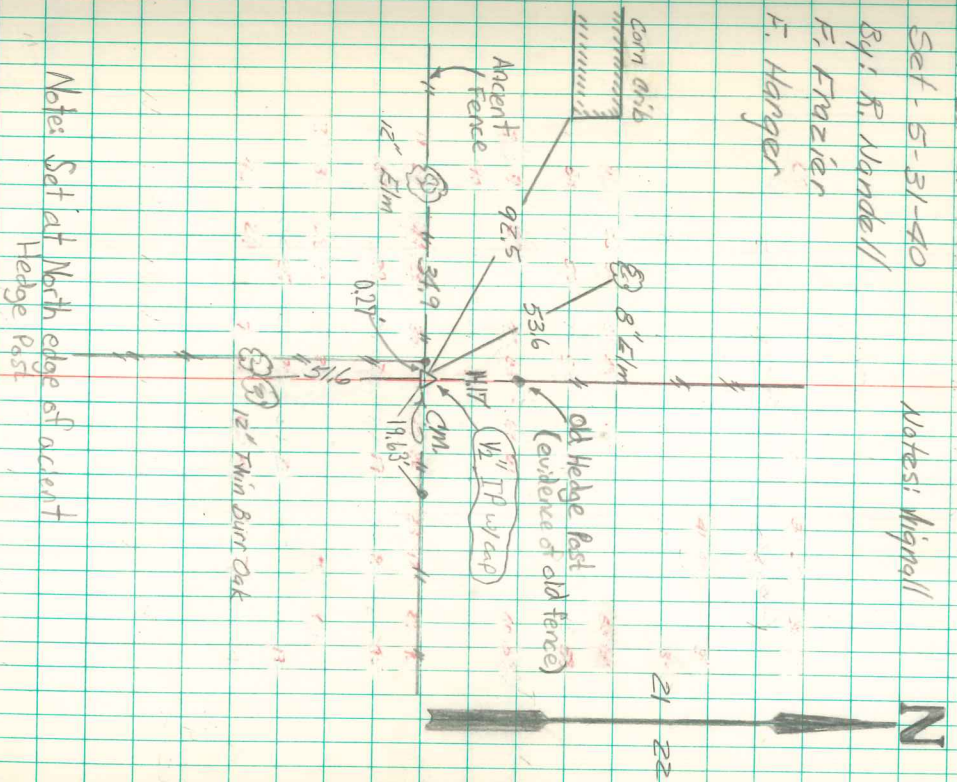

Found Sandstone 24" x 8" x 5"

Set Q.M. over Sandstone.

4 1/4 Jan. 21-74-20
 Set - 5-31-40
 By: R. Vandell
 F. Frazier
 F. Harper

Notes: Mignoll

Notes: Set at North edge of ancient Hedge Post

Ret'd 3/11/04
 Craig Bohman