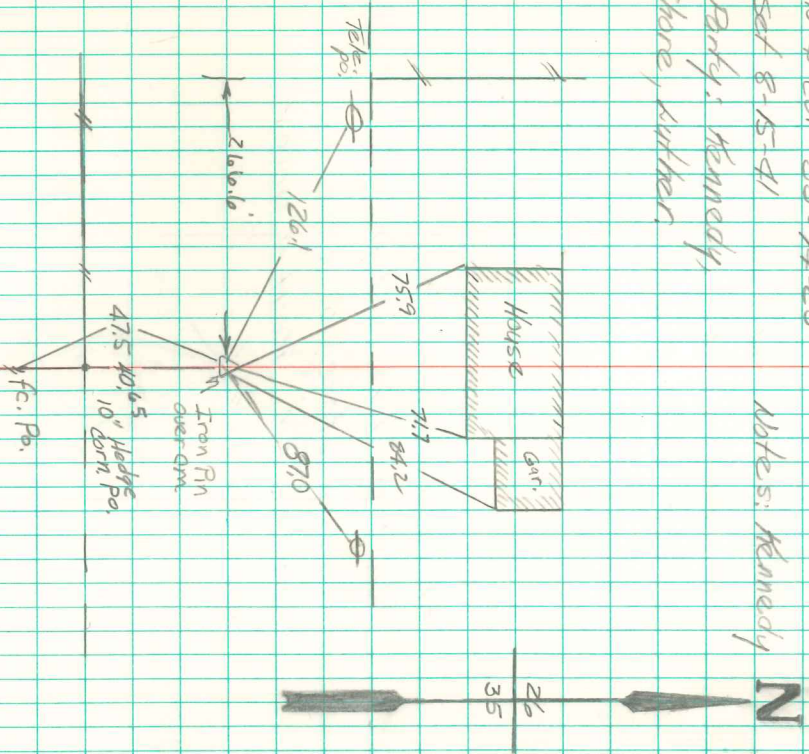

Found a small Hard sandstones,  
one 10" x 9" x 2" over a drilled hole  
filled with rock & pieces of  
brick & concrete.

Set Mon. over 1-2" round tile  
standing on end. Both stones  
on top of Mon. side by side.  
The rest of evidence around  
mon. at base. The mon. 12"  
under surface.

10/14 Cor 35-74-20  
set 8-15-41  
Body: Kennedy,  
Shore, Luther

Notes: Kennedy

Found & Field  
9/24/96  
Aorie Davis