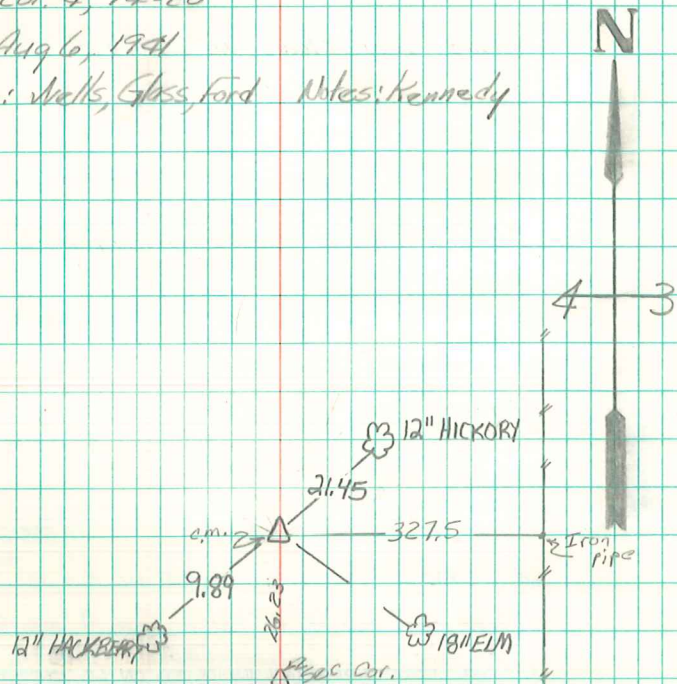

Found sandstone 10" x 3" x 3"

Set cm. over the stone
lowered in place. Put another
stone 12" x 8" x 6" over the top cm.

E 1/4 cor. 4, 74-20

Set Aug 6, 1941

Party: Wells, Glass, Ford Notes: Kennedy

RE-TIED 3/19/13
BRIAN MORRISSEY