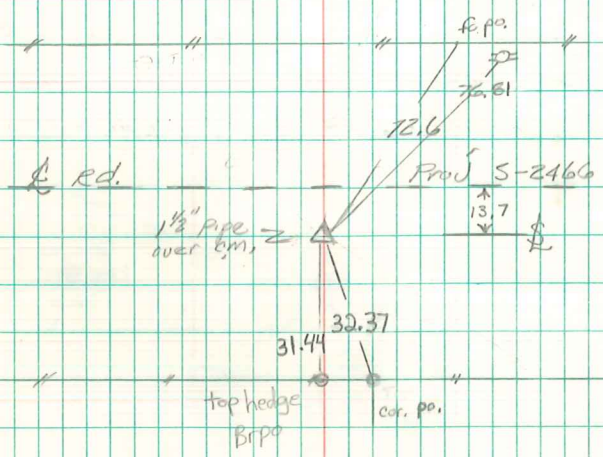

Found broken bricks & concrete.
(Johnson Marker)

Set CM. over pieces of broken
bricks & concrete & some pieces
crockerly. Put 3" drain tile over
top CM.

NK 4-74-20

Set Aug. 1, 1941

Notes: Kennedy

Party: Wells, Glass, Ford.