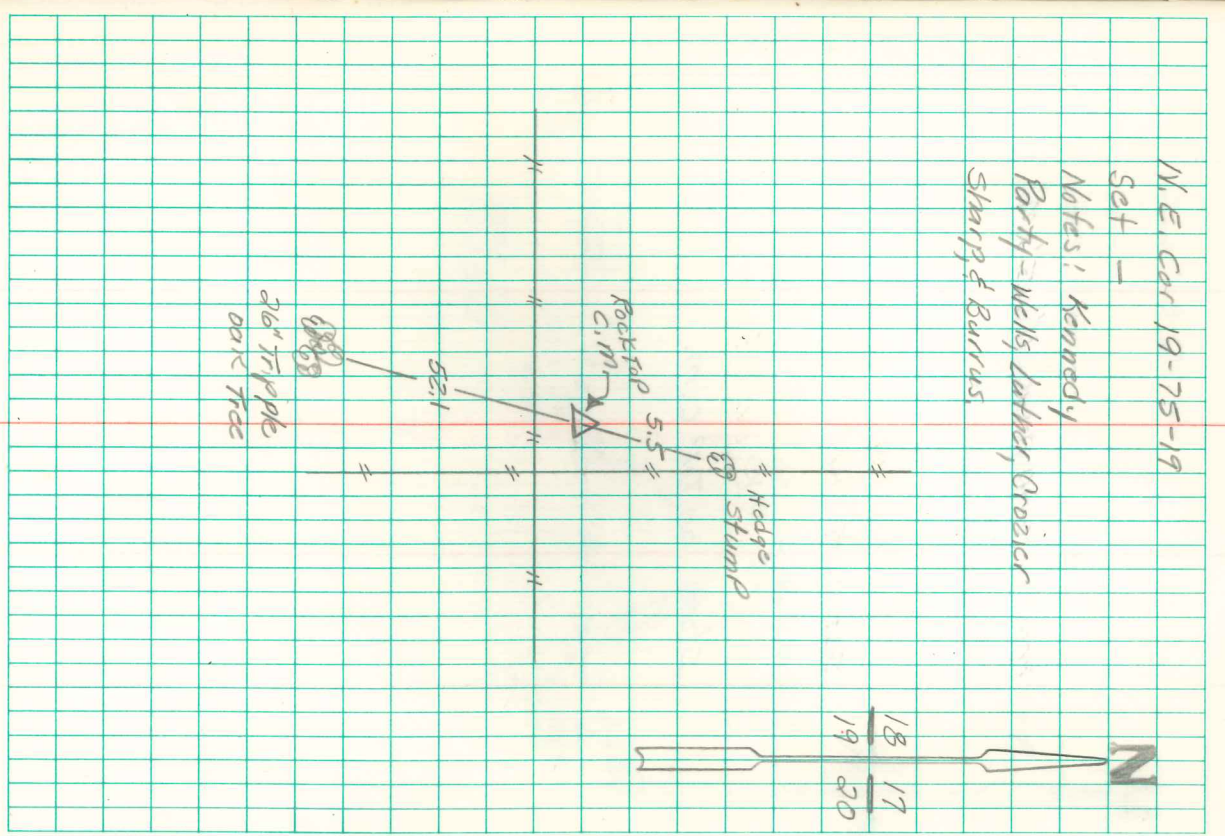

W.E. Car 19-75-19

Set -

Notes: Kennedy
Partly - Wells, Lather, Orzeier
Sharp & Barvas

Found Grant Balder: 34" X 18" X 12"
 over Sand Stone 12" X 18" X 6"
 Set c.m. Sand Stone on west
 side c.m.
 Grant Rock on top c.m.