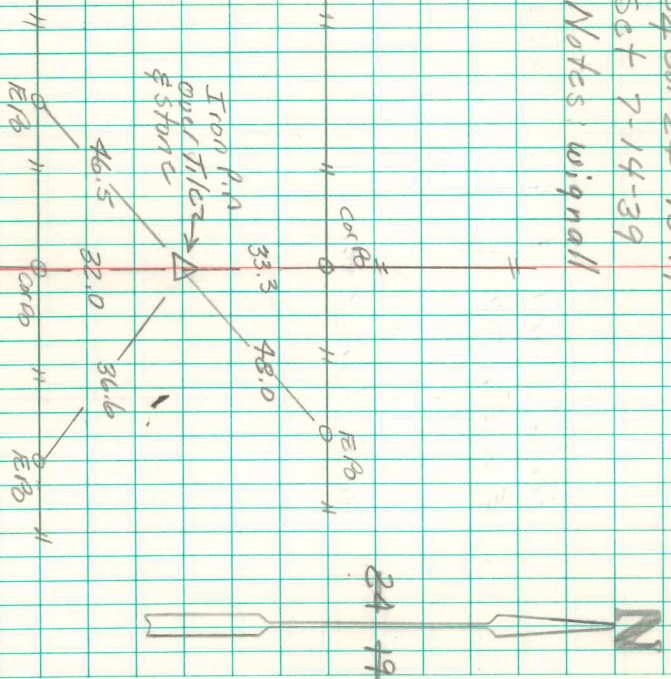

Found Granit boulder 10"x8"x20"
& Broken Tile

Set 0.1m. over tile
Boulder 10"x8"x20" on North side c.m.

Stone was Destroyed by construction
Found Broken Tile & set man where
we found tile, witnessed by Robert
Schrader.

Retied April 4-1953

Est Col 24-75-19
Set 7-14-39
Notes: Wignall

Retied 3-17-58