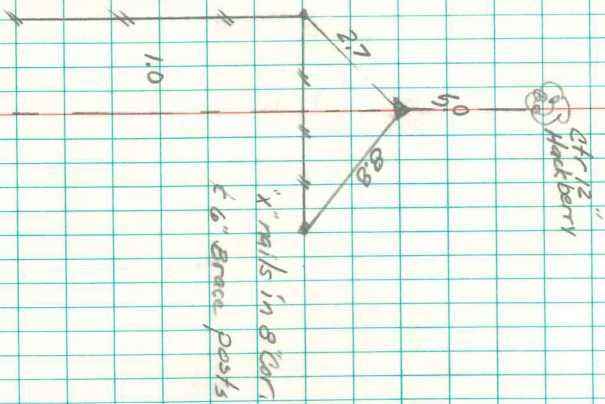

NW-NE  
7 75-19

24 1974 found 4" x 5" x 3" "cut limestone w/ 2" x 2" top  
lot of old fence corner. Stone recorded in in  
84. 1 p 277 could not find the recorded in  
w/ 24 reference figs. Set 4.5. upright with 5/8"  
under 4.5. temp. nitrogen 1/3/1974