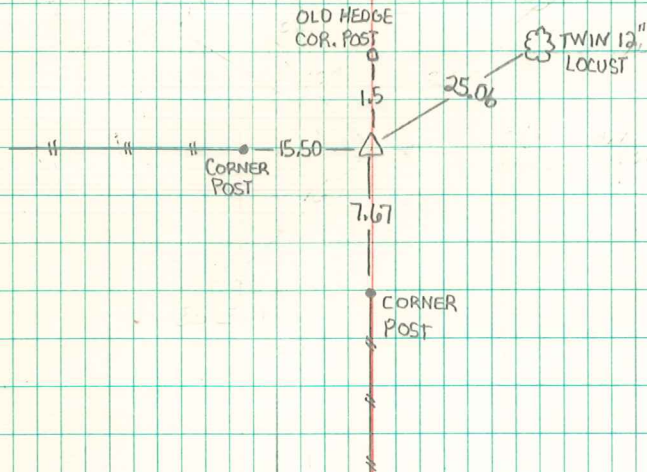

Found 2 sandstones 16"x14"x6"
& 14"x8"x4"

Set C.M.

Stone on North side C.M.

N¹/₄ Cor 2-75-19

Set - 11-14-39

Notes - Wignall

Party - Koons, Harger & Eddinger

RE-TIED 8/2/12