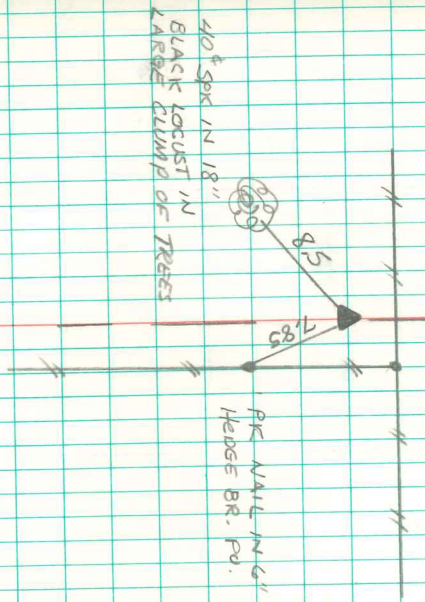

November 23, 1994, Set 5/8" x 30" Babar
 on SW side of old rotted 12" oak Car Post
 Jerry Mygsten 24th 6708

NW Cor ME-NE
 80-75-19

40" Spd in 18"
 BLACK LOCUST IN
 LARGE CLUMP OF TREES

PK WHITE MCG
 Hedge BR. Pd.