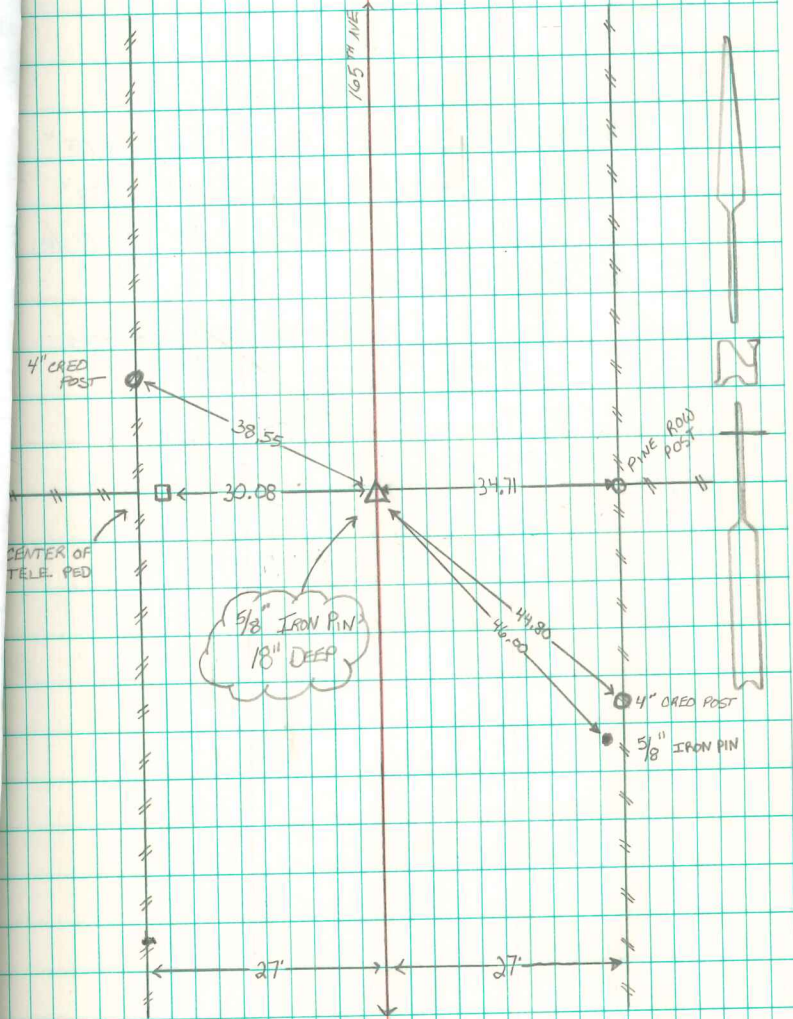

CENTER SEC. 34-75-19

5/8" IRON PIN  
18" DEEP

RETIED 2/27/09 BY  
BRIAN MORRISSEY