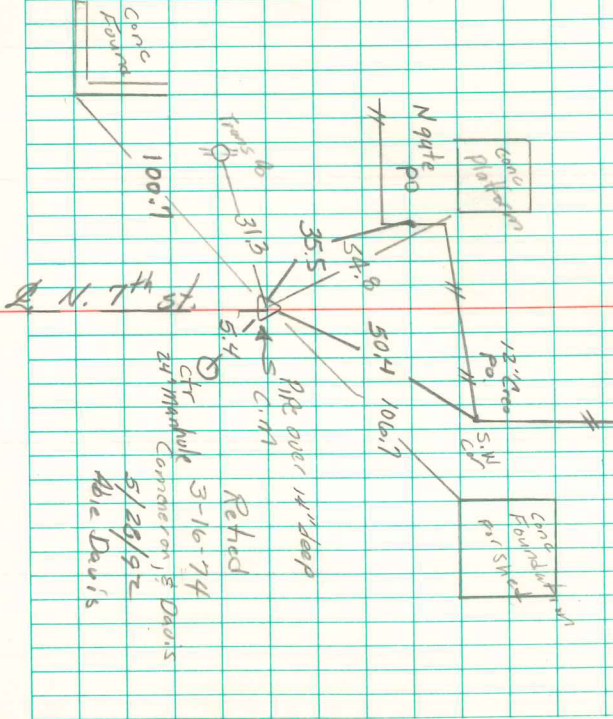

Center Sec. 6-75-19  
 Set 5-1937

Rehad  
 3-16-74  
 Ctr  
 24 March  
 Comparison  
 5/29/92  
 Able Davis