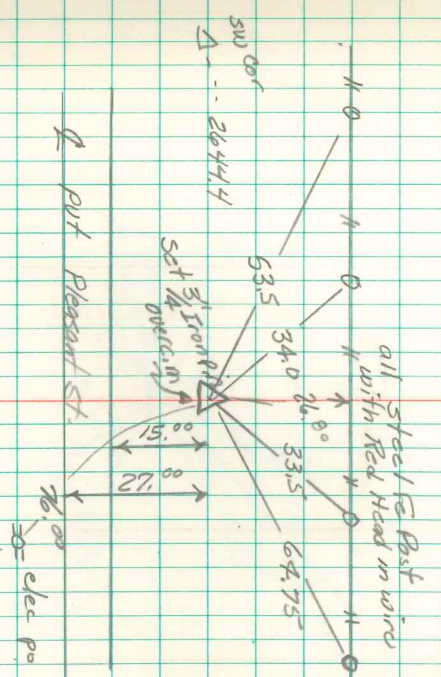

Reestablished Cor. we set a.m.  
 over 2-2" Dike standing on END  
 Directly on line between stms  
 East & West.

N/Cor 8-75-19  
 Set - 7-15-41  
 Notes - Kennedy  
 Parthy - Shore & Luther

Retired  
 Feb. 29-1972  
 Found 8/21/03 Abie Davis