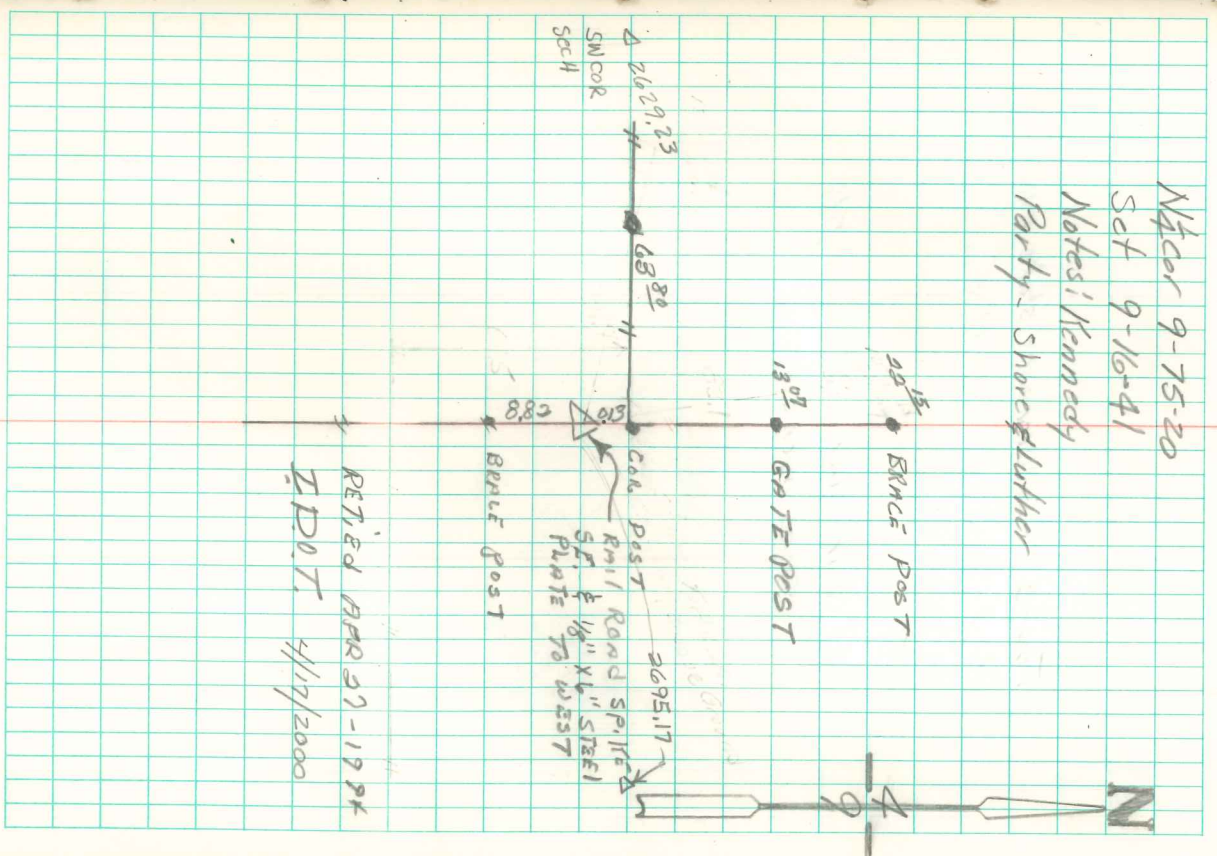

Found Sandstone 14"X6"X4"

Set C.M. over 1-2" D.T.L.

" Stone Top C.M.

Found WPA. Am. Mon. Found 14"X6"X4"

Sandstone to West set sandstone

Marked NW. 1/4 S. over Monu. Placed

Stl Plate on West side.

NACOR 9-15-20
Set 9-16-41
Notes: Kennedy
Party. Shore Luther