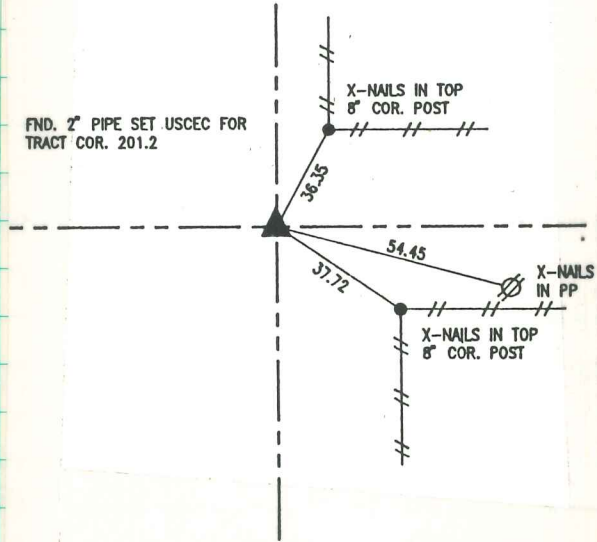

NW COR. SW-NE

18-76-18

NW COR. SW-NE  
18-76-18

FND. 2" PIPE SET USCEC FOR  
TRACT COR. 201.2

RETIED 20 APRIL 93  
LEROY NUGTAREN