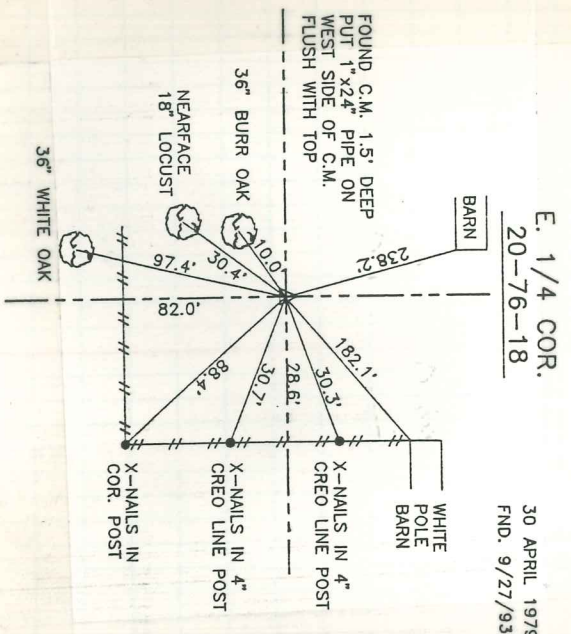

E. 1/4 COR.  
20-76-18  
Notes: Kennedy, Magnolia & Esberg

Found Stone 14" x 7" x 5" &  
2-2" Ø Tile

Set C.M. over Tile Horiz.  
1" Stone on North Side C.M.

RETIRED 20 OCT 1993  
LEROY MUGSTEREN