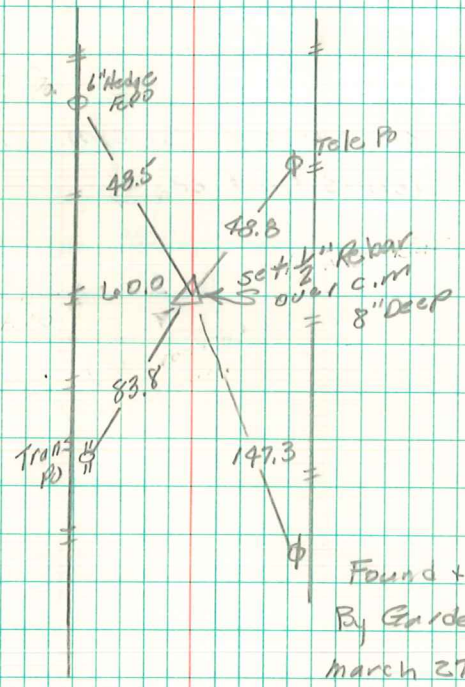

Found Granit Rock 9"x5"x4"
South of Piece of steel fence
Post 28" Long

Set c.m. over Rock & Placed
steel P Post on North side c.m.

N.E. Cor 14-77-19
Set-10-22-40
Notes- Kennedy
Party = Shore & Mitchell

Found + Retied
By Garden Eng -
march 27-1979