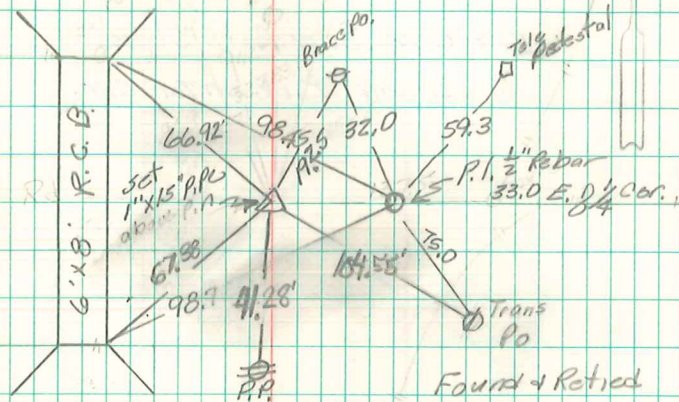

Found red sandstone 19"x14"x10"

Set c.m. over the stone. Lowered
in Place

C.m. 6" under surface & Put
small Granit Rock Top C.m.

E $\frac{1}{4}$ Cor 21-77-19

Set - 3-26-41

Notes: Kennedy

Party - Shore & Odgers

Found & Retired
Apr. 25-1980

L. Nugteren
R. "

Find 1" Gas Pipe w/ plastic
Cap R.L.S. No. 6708
6/24/96
Richard Lew