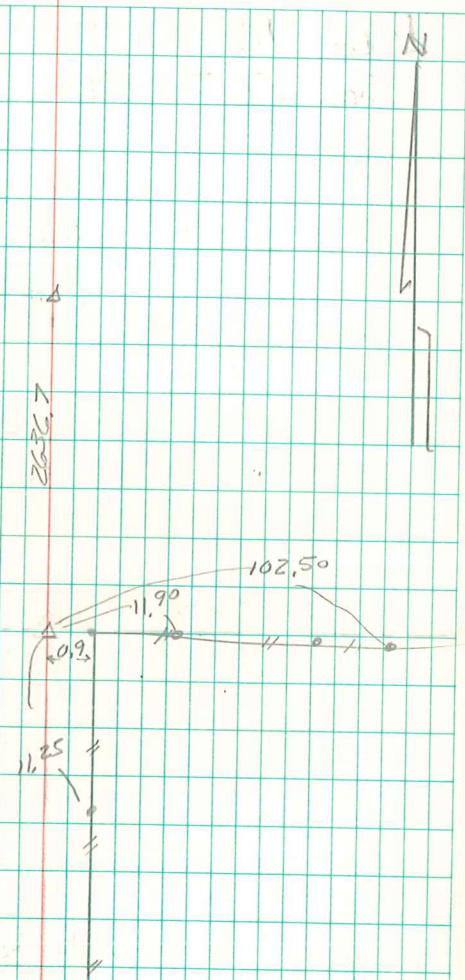

SE cor NE<sup>4</sup>  
Sec 25 77-19

Found broken tile, crockery &  
 glass above base of old 8" post  
 Set 5/8" x 24" iron pin w/ cap      Abie Davis  
 10/19/01