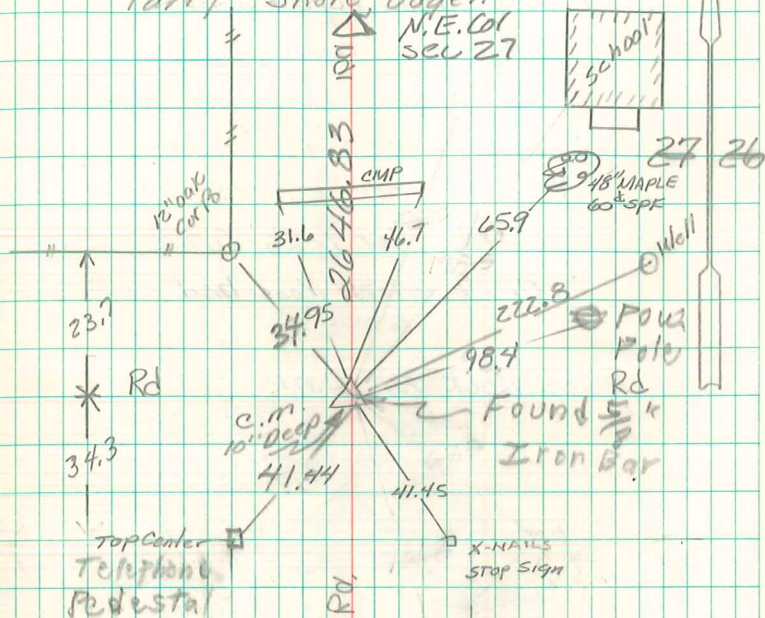

Found 1" shaft 25" Long

set c.m. over 1-2 1/2" Tile  
" shaft on North side c.m.

c.m. 10" under surface

E 1/4 Cor 27-77-19

Set- 4-2-41

Notes- Kennedy

Party- Shore, Odgen

N.E. Cor  
Sec 27

23.5 \* 255  
SET 5/8" IP w/KAP  
NO 6923

Found & Retied  
Nov. 11-84  
R.C.V.

10/6/02  
IDOT  
9/9/98 Barry Bishop