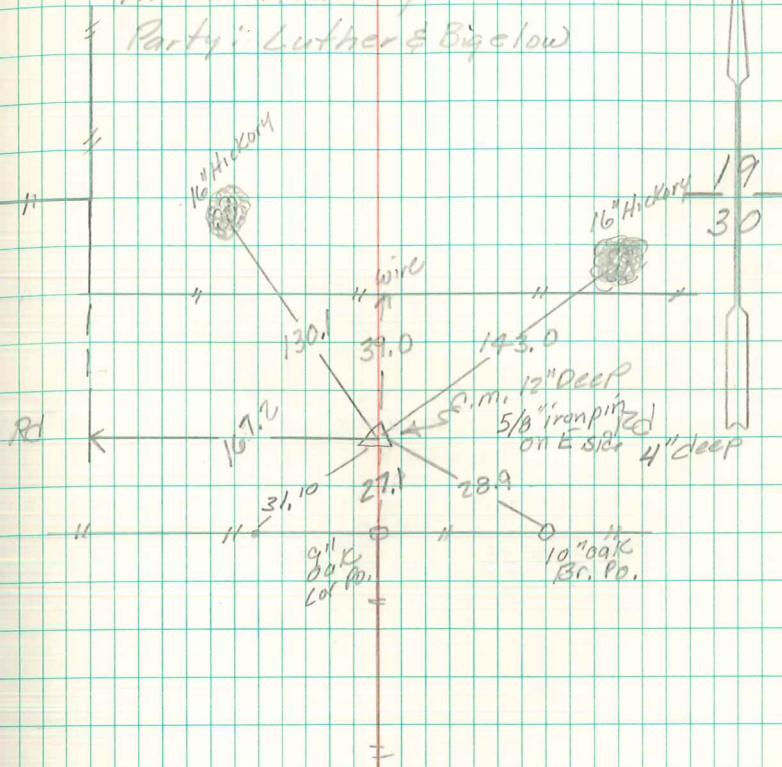

Restablished cor.

Set c.m. over a piece of
II tile

c.m. 12" under surface

N 1/4 Cor 30-77-19

Set - 4-17-41

Notes = Kennedy

Party: Luther & Bigelow

Retied 9/14/98
Abie Davis