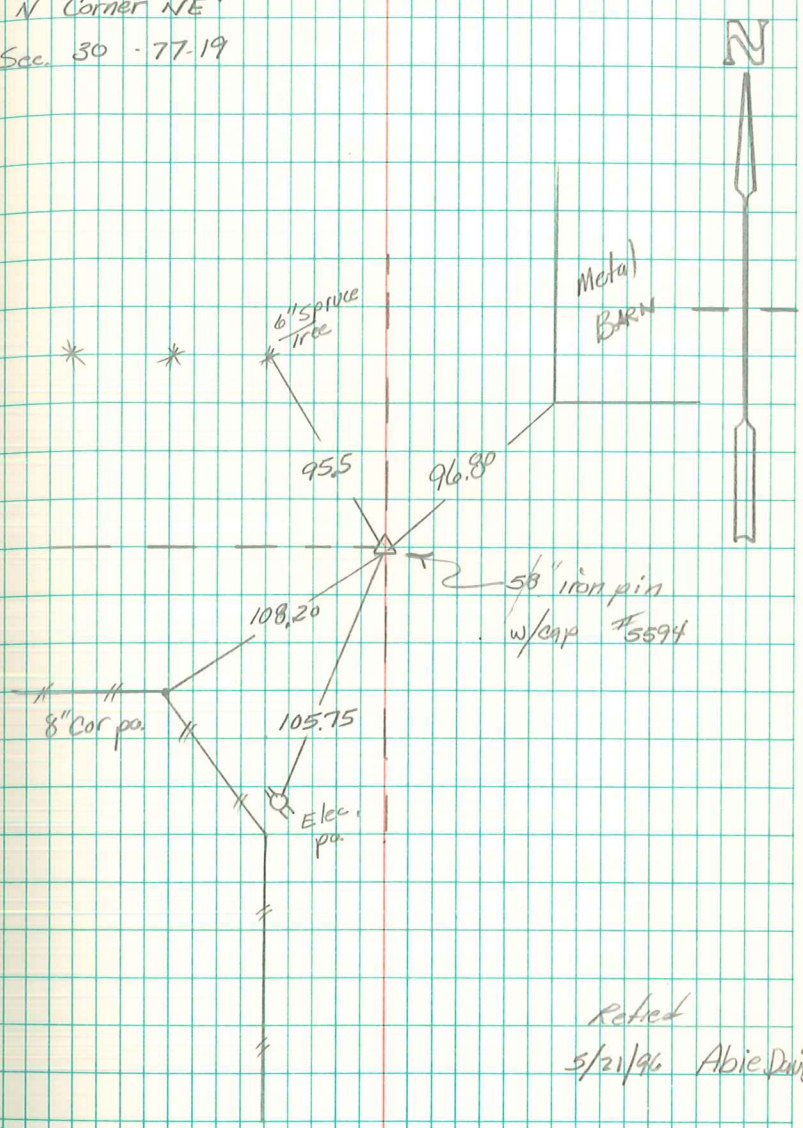

N<sup>4</sup> Corner NE<sup>4</sup>  
Sec. 30 - 77-19

Ret'd  
5/21/96 Abie Davis