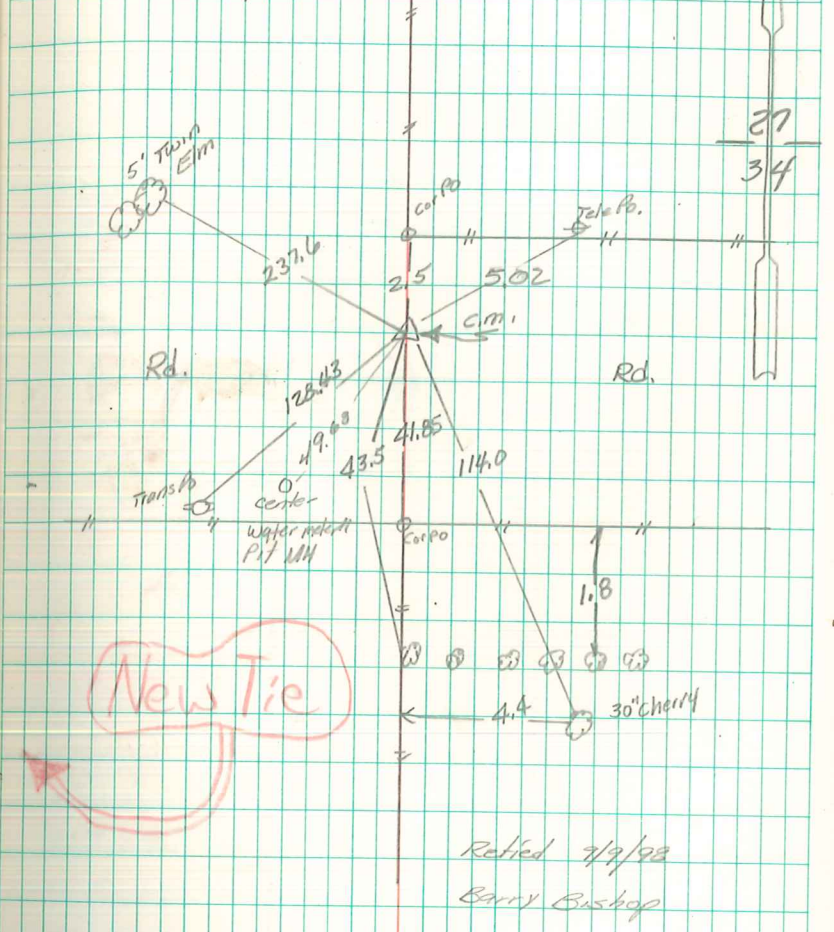

Find Broken Tile about 2' South
of Cor Post

Set C.M. where we find Broken Tile

11/23/09 - Find 1" pipe (cap # 6708) 2" Deep over C.M.
24" Deep in N. R.O.W. Ditch.

11/23/09
Abie Davis

N¹/₄ Cor 34-77-19
Set - 10-13-39
Notes - Kennedy
Party -

Retied 7/9/92
Barry Bishop