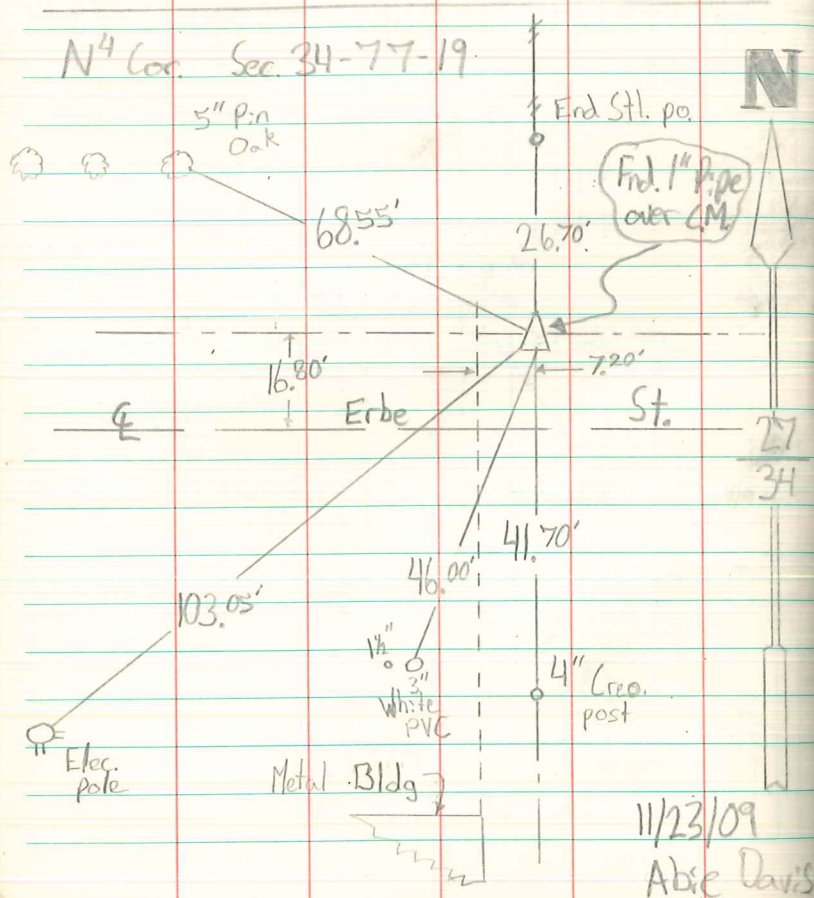

Find Broken Tile about 2' South
of Cor Post

Set C.M. where we find Broken Tile

11/23/09 - Find 1" pipe (cap # 6708) 2" Deep over C.M.
24" Deep in N. R.O.W. Ditch.

11/23/09
Abie Davis

N¹/₄ Cor 34-77-19
Set - 10-13-39
Notes - Kennedy
Party -

Retied 7/9/92
Barry Bishop