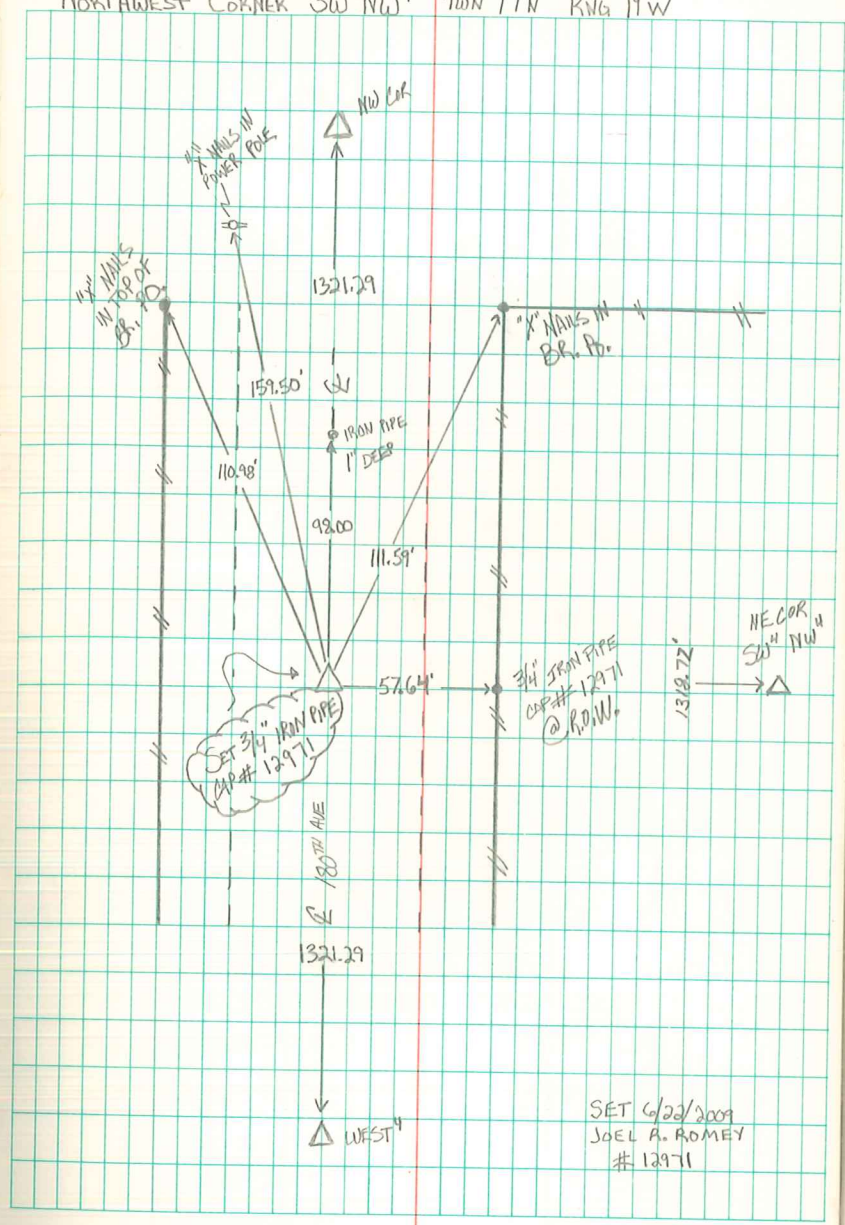

NORTHWEST CORNER SW⁴NW⁴ T10N 77N R19W

SET 6/22/2009
JOEL A. ROMEY
12971