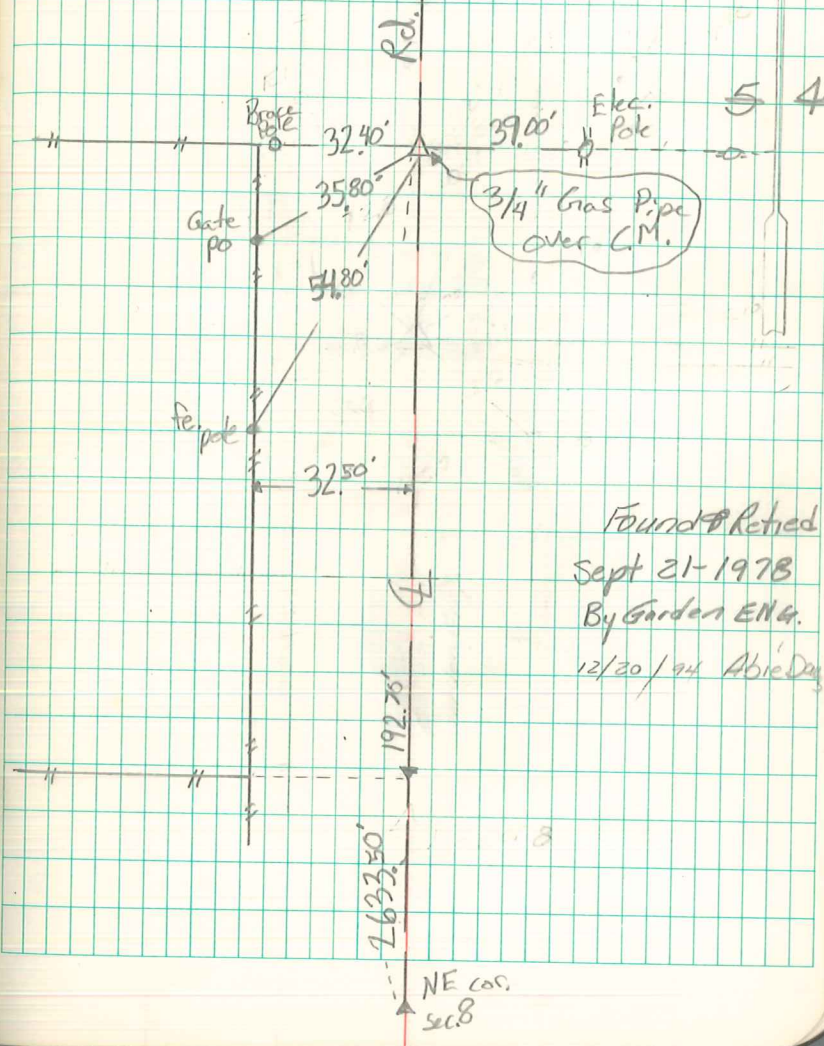

Found Green Granit Rock 15"x18"x12"
over 1-2 1/2" D tile & 1-2" round tile

set C.M. over 1-2 1/2" D tile
" Rock on top C.M. 3" under surface

E 1/4 Cor 5-77-19
Sct - 7-17-41
Notes - Kennedy
Party - Shore, Luther