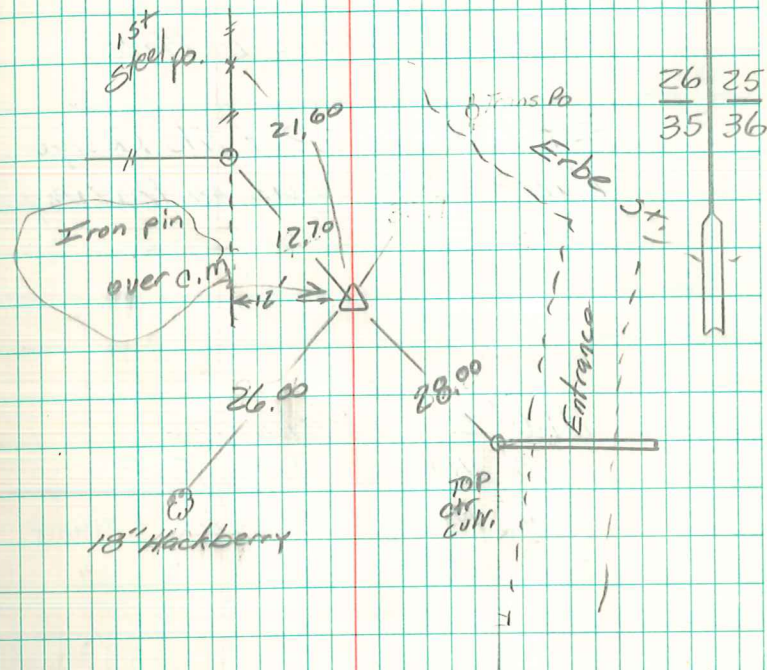

Found Red sandstone 12"x8"x4"  
Barn Door Hinge, Gallion Jug &  
Broken Bottle.

Set c.m. on top of Gallion Jug  
Placed Hinge & sandstone on  
south side of c.m.

6/2/06 - Fnd. Conc. Mon. 18" Deep  
Set 5/8" Iron Pin w/ cap  
#5594 above C.M.

N.E. Cor sec 35-77-20

Set - 12-26-39

Notes: Wignall-Kennedy, Sharp &  
Frazier.

4/2/06  
Abie Davis