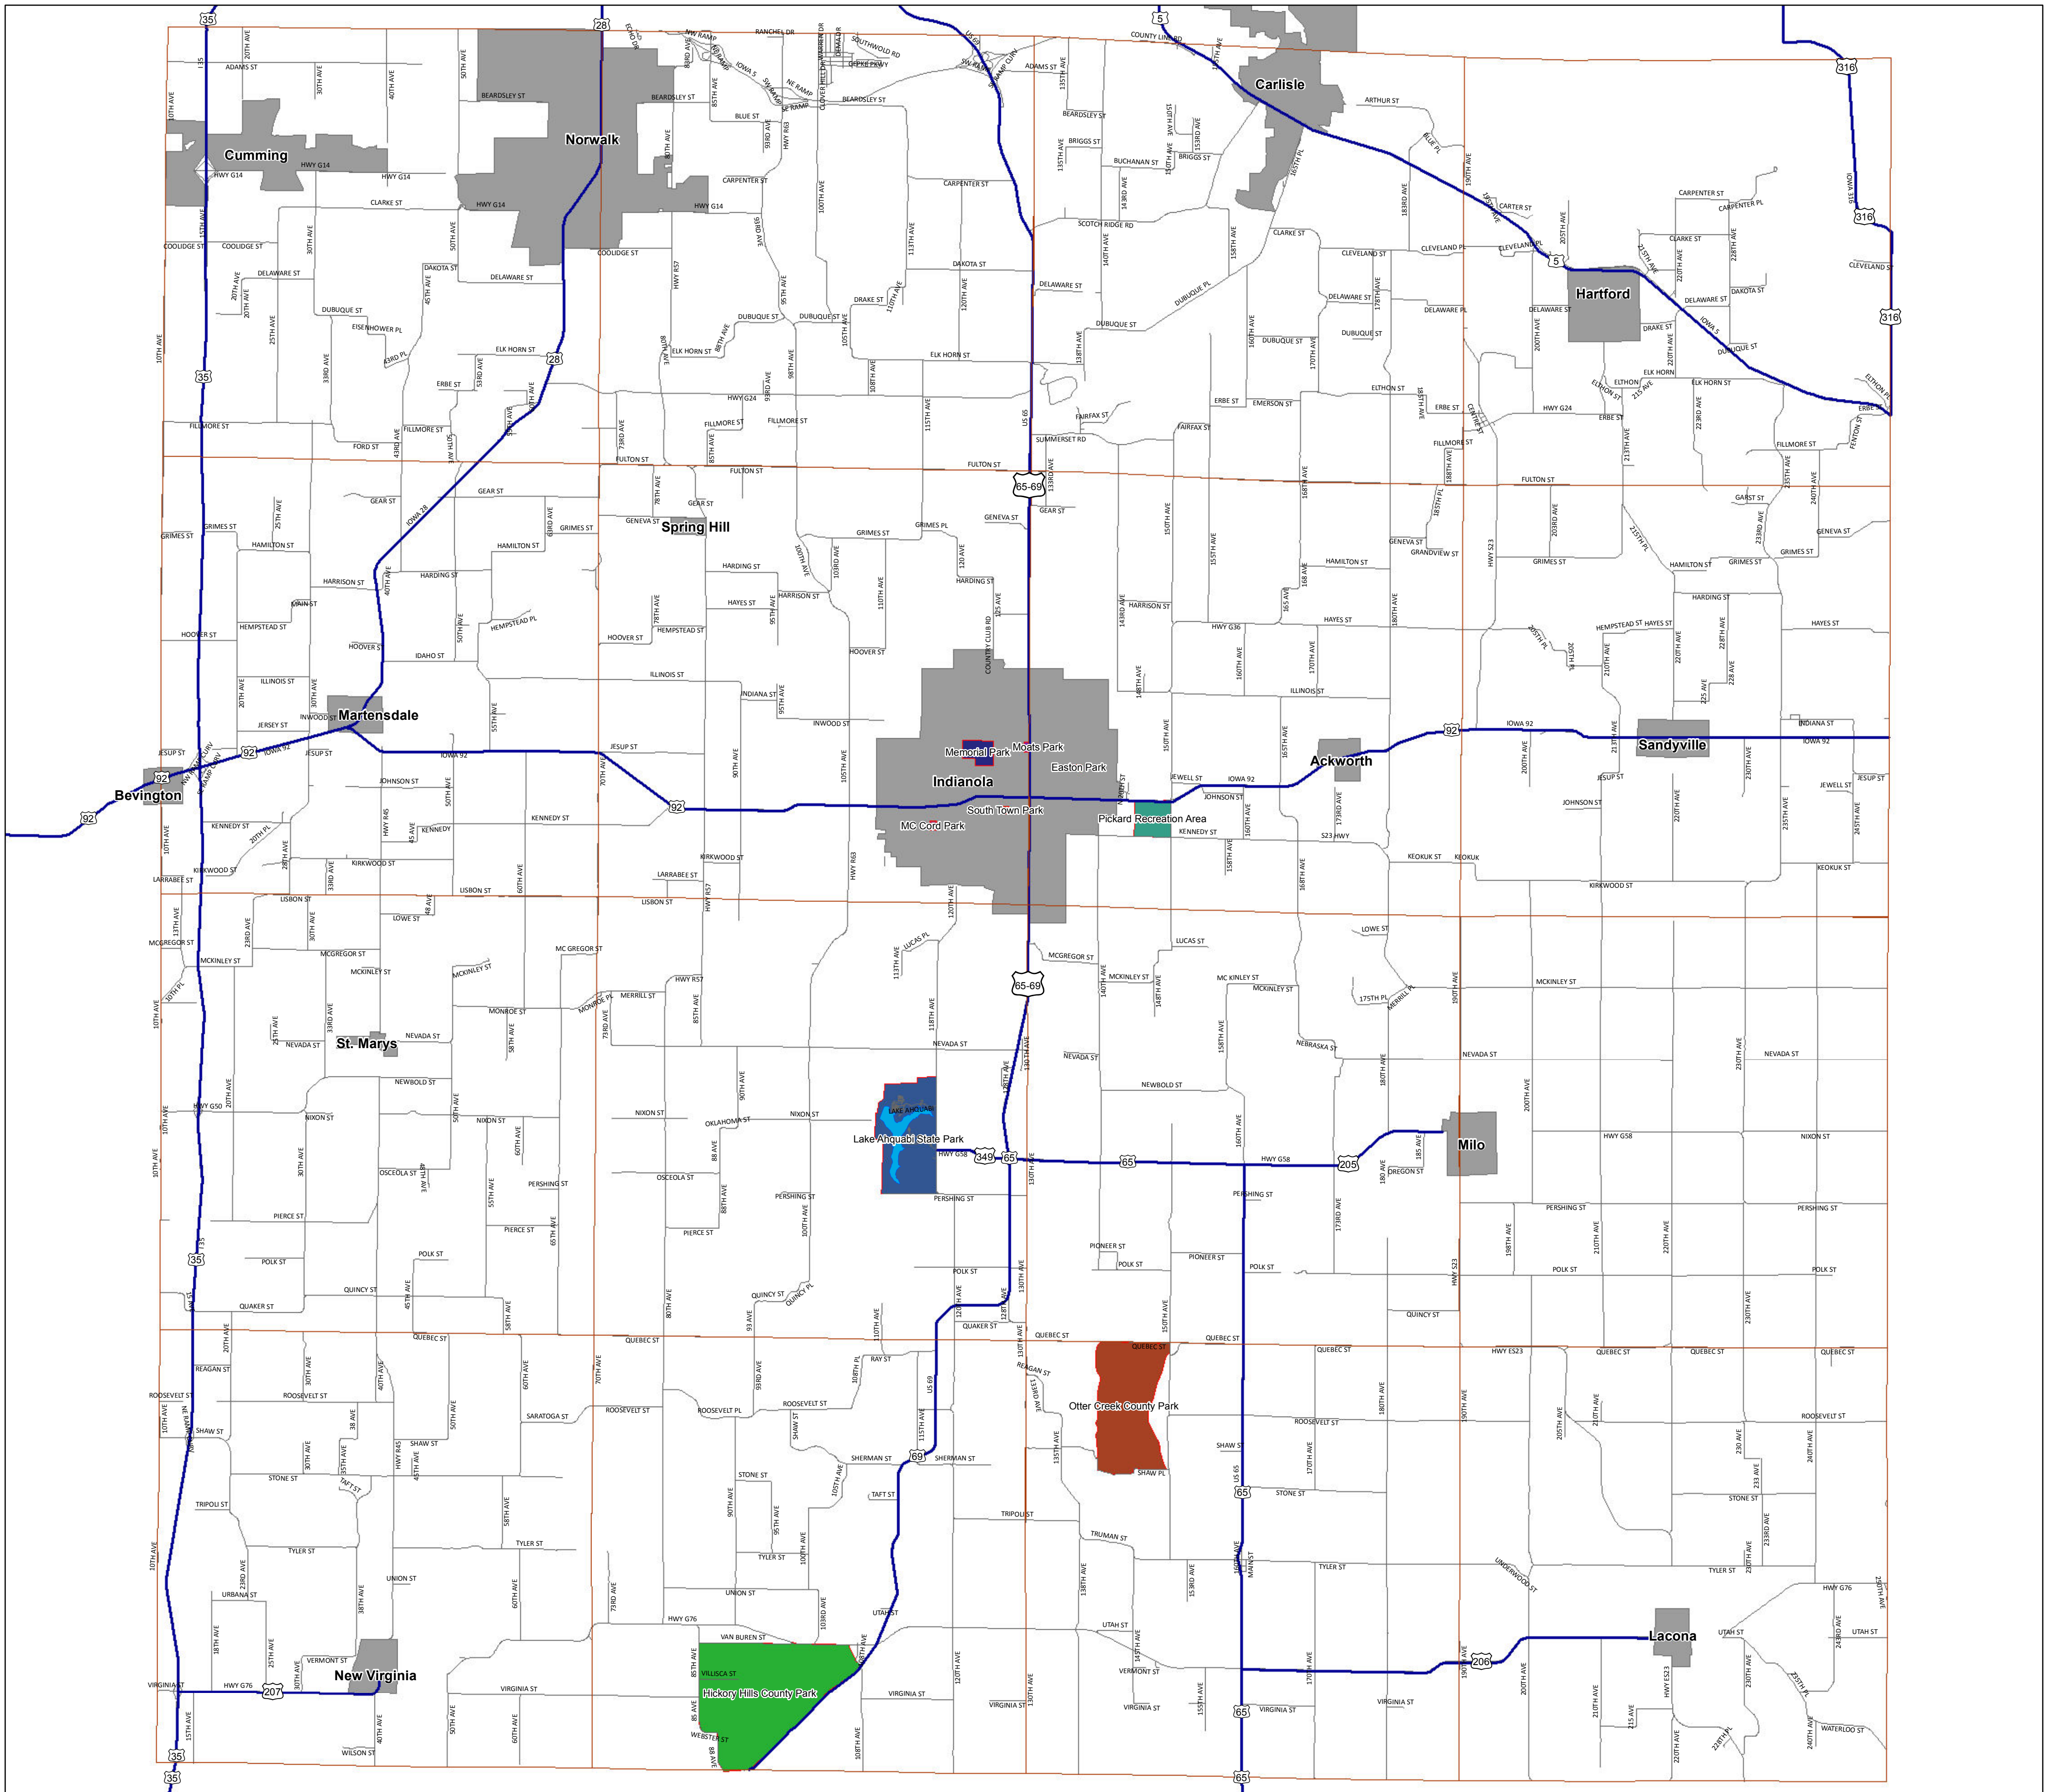

WARREN COUNTY PARKS MAP

Map created by Marion Co. GIS/Web Department
 William M. Butrey, G o r d a t o r
 641.828.2153 wbutrey@o.m.r.i.a.us