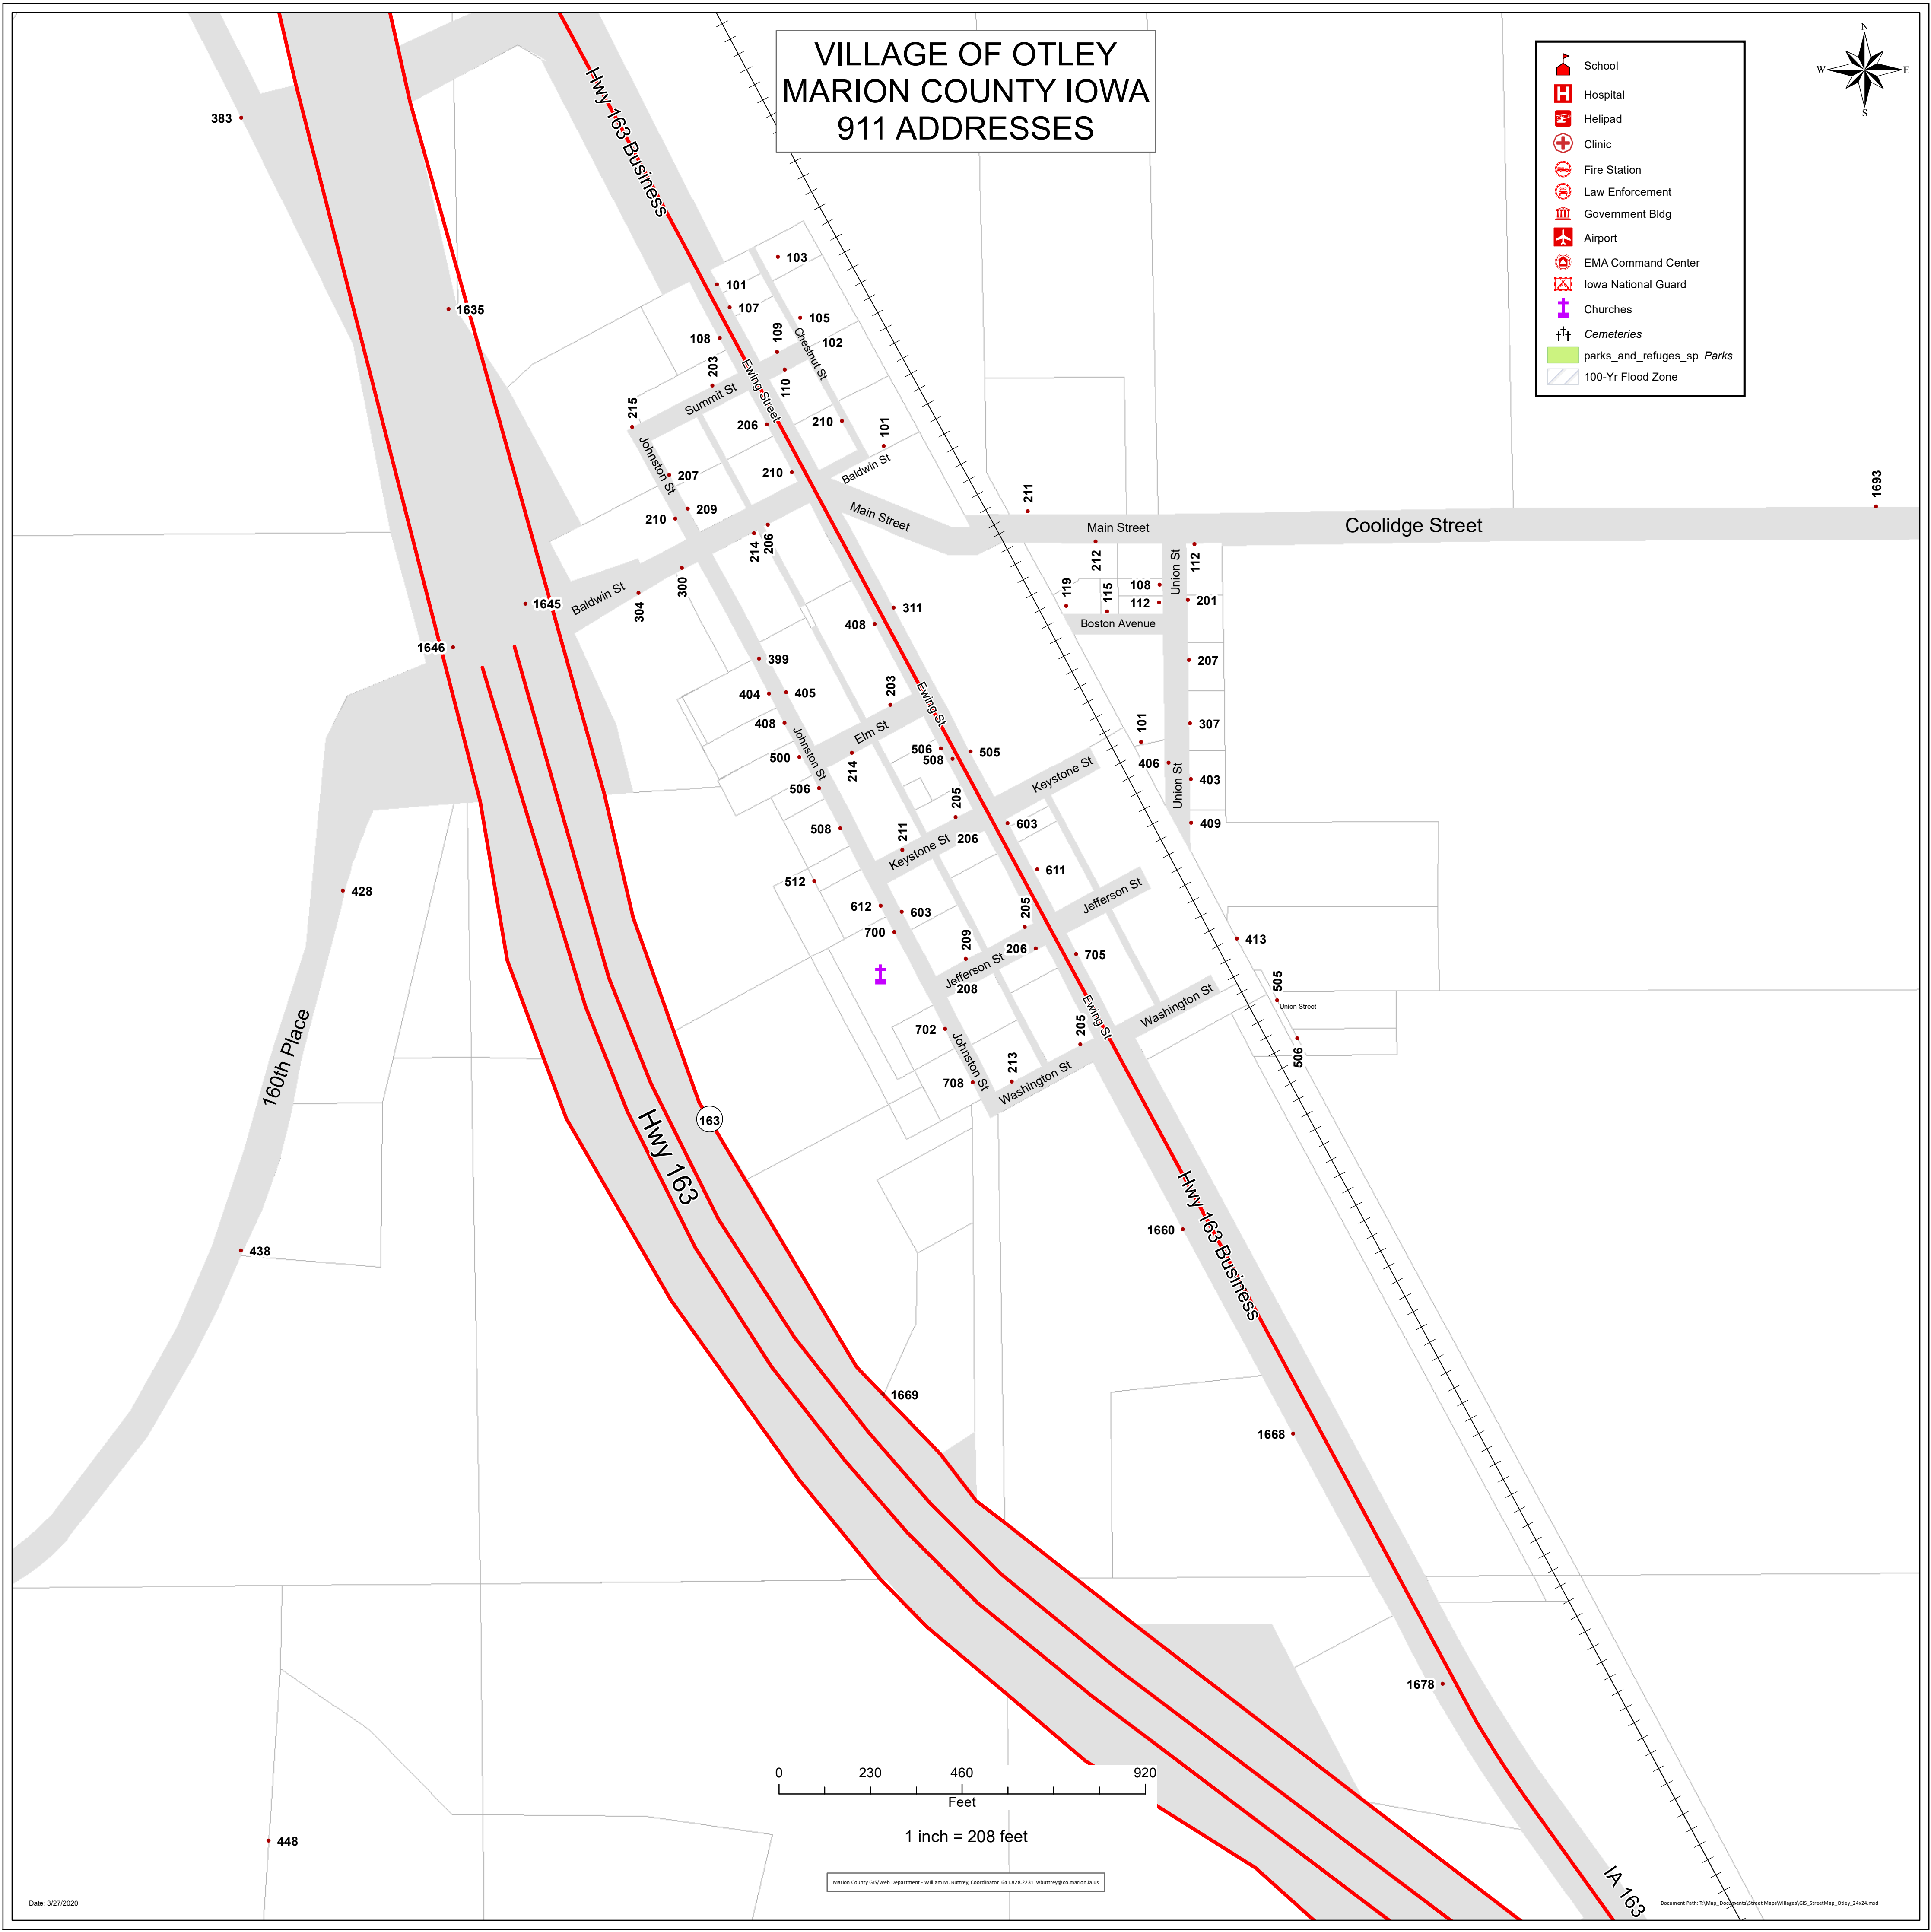

VILLAGE OF OTLEY MARION COUNTY IOWA 911 ADDRESSES

-  School
-  Hospital
-  Helipad
-  Clinic
-  Fire Station
-  Law Enforcement
-  Government Bldg
-  Airport
-  EMA Command Center
-  Iowa National Guard
-  Churches
-  Cemeteries
-  parks_and_refuges_sp Parks
-  100-Yr Flood Zone

1 inch = 208 feet