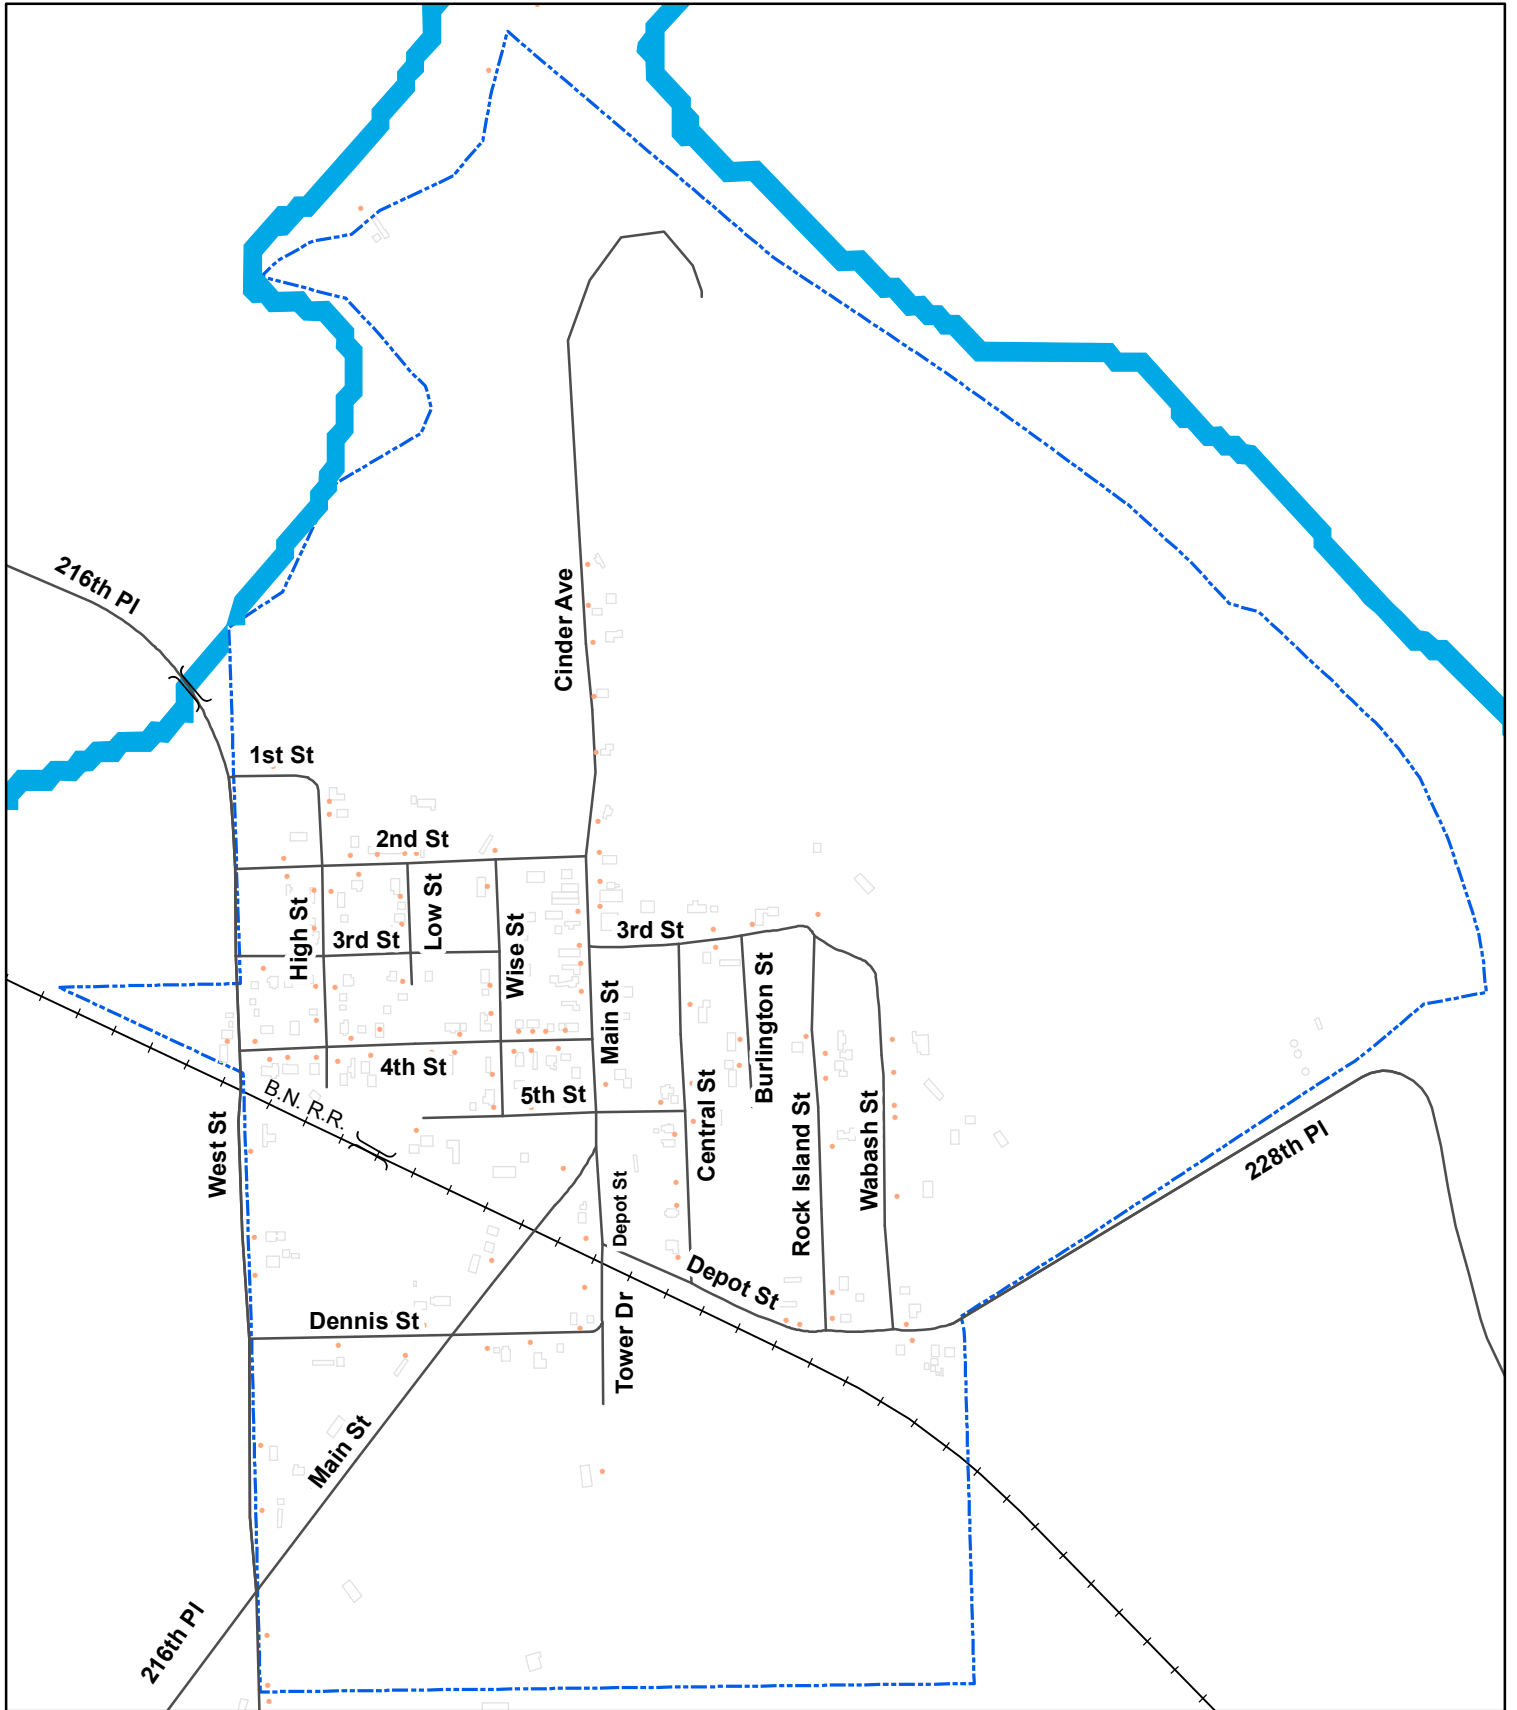

MARION COUNTY, IOWA

City of Harvey

To locate specific properties by address or name, go to the Marion Co. Assessor's web site at www.marioncountya.org

This map was prepared by the Marion County GIS Department, William M. Buttrey, Coordinator wbuttre@co.marion.ia.us